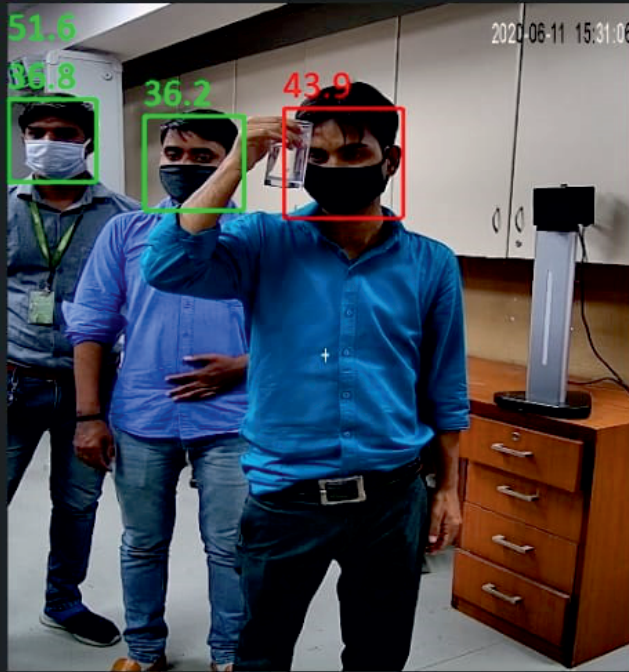

- Recording
- Record folder
- Snapshot folder
- Setting
- Clear alarm

SIP-4HD-DIR

Temperature Screening Camera

- 1024 PIXS Thermal Image Sensor
- 5mm Thermal Lens
- HI3516EV200 Processor
- 3.6mm Lens
- Visual Angle of 100°
- 128GB TF Card Supported
- G.711A Audio Compression
- Built-in Speaker with 38dB Mic
- Inbuilt Battery

- Accuracy±0.3°C
- Wi-Fi
- AP Hotspot
- Full HD
  HD 1080P
- Two way Audio
- Rechargeable Battery
- High Efficiency Control

TEMPERATURE

Screening Camera