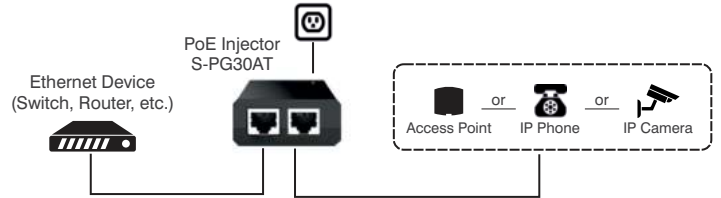

Gigabit PoE Injector

S-PG30AT
2 ports Gigabit RJ45,
1GE POE output + 1GE data input

PoE Switch 10/100

S-4FE-2UE-LD-NB
4+2 Port 10/100 PoE Switch
Up to 250M Transmission Length
with Extend Mode

S-8FE-2UE-LD-NB
8+2 Port 10/100 PoE Switch
Up to 250M Transmission Length
with Extend Mode